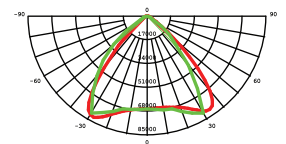

FLOOD LIGHT

Outdoor Light | Flood Light

ZERON
NEW LIGHT NEW LIFE

Flood Light Zeron

ZERN-FL-ZRSM

3.000K 4.000K 5.000K 6.000K

■ Specification

Daya (W)	Input Voltage	Frequency Amp	LED Efikasi	Total Lumen	CRI	Temperatur Warna	Proteksi	Beam Angle	Berat	Material
1250W	AC170-277V	50/60Hz	150Lm/W	187.500Lm	>70Ra	3000K/5000K	IP66	20°/30°/60°/90°	26.5kg	Die Casting Aluminium
1500W	AC170-277V	50/60Hz	150Lm/W	225.000Lm	>70Ra	3000K/5000K	IP66	20°/30°/60°/90°	31kg	Die Casting Aluminium

Model : ZERN-FL-ZRSM-1250W

Dimension (mm)

Light Distribution Curve

Model : ZERN-FL-ZRSM-1500W

Dimension (mm)

Light Distribution Curve

Light Distributin Curve

- * Easy maintenance
- Modular LED for easy replacement
- Opening and closing possible of LED module part and power supply part
- Customizable beam angle
- Temperature max 50°