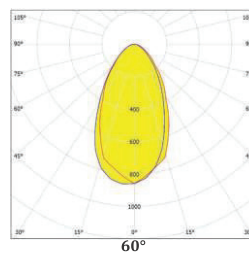

FLOOD LIGHT

Outdoor Light | Flood Light

ZERON
NEW LIGHT NEW LIFE

Flood Light Zeron

ZERN-FL-ZRSM

3.000K 4.000K 5.000K 6.000K

■ Specification

Daya (W)	Input Voltage	Frequency Amp	LED Efikasi	Total Lumen	CRI	Temperatur Warna	Proteksi	Beam Angle	Berat	Material
1250W	AC170-277V	50/60Hz	150Lm/W	187.500Lm	>70Ra	3000K/5000K	IP66	20°/30°/60°/90°	26.5kg	Die Casting Aluminium
1500W	AC170-277V	50/60Hz	150Lm/W	225.000Lm	>70Ra	3000K/5000K	IP66	20°/30°/60°/90°	31kg	Die Casting Aluminium

Model : ZERN-FL-ZRSM-1250W

Dimension (mm)

Light Distribution Curve

Model : ZERN-FL-ZRSM-1500W

Dimension (mm)

Light Distribution Curve

Light Distributin Curve

- * Easy maintenance
- Modular LED for easy replacement
- Opening and closing possible of LED module part and power supply part
- Customizable beam angle
- Temperature max 50°