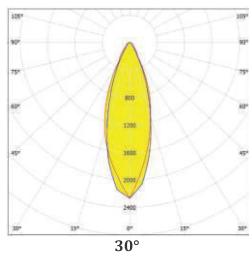

FLOOD LIGHT

Outdoor Light | Flood Light

ZERON
NEW LIGHT NEW LIFE

Flood Light Zeron

ZERN-FL-ZRSM

3.000K 4.000K 5.000K 6.000K

■ Specification

Daya (W)	Input Voltage	Frequency Amp	LED Efikasi	Total Lumen	CRI	Temperatur Warna	Proteksi	Beam Angle	Berat	Material
1250W	AC170-277V	50/60Hz	150Lm/W	187.500Lm	>70Ra	3000K/5000K	IP66	20°/30°/60°/90°	26.5kg	Die Casting Aluminium
1500W	AC170-277V	50/60Hz	150Lm/W	225.000Lm	>70Ra	3000K/5000K	IP66	20°/30°/60°/90°	31kg	Die Casting Aluminium

Model : ZERN-FL-ZRSM-1250W

Dimension (mm)

Light Distribution Curve

Model : ZERN-FL-ZRSM-1500W

Dimension (mm)

Light Distribution Curve

Light Distributin Curve

- * Easy maintenance
- Modular LED for easy replacement
- Opening and closing possible of LED module part and power supply part
- Customizable beam angle
- Temperature max 50°