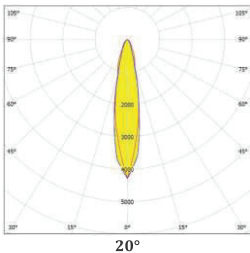

FLOOD LIGHT

Outdoor Light | Flood Light

ZERON
NEW LIGHT NEW LIFE

Flood Light Zeron

ZERN-FL-ZRSM

3.000K 4.000K 5.000K 6.000K

■ Specification

Daya (W)	Input Voltage	Frequency Amp	LED Efikasi	Total Lumen	CRI	Temperatur Warna	Proteksi	Beam Angle	Berat	Material
1250W	AC170-277V	50/60Hz	150Lm/W	187.500Lm	>70Ra	3000K/5000K	IP66	20°/30°/60°/90°	26.5kg	Die Casting Aluminium
1500W	AC170-277V	50/60Hz	150Lm/W	225.000Lm	>70Ra	3000K/5000K	IP66	20°/30°/60°/90°	31kg	Die Casting Aluminium

Model : ZERN-FL-ZRSM-1250W

Dimension (mm)

Light Distribution Curve

Model : ZERN-FL-ZRSM-1500W

Dimension (mm)

Light Distribution Curve

Light Distributin Curve

- * Easy maintenance
- Modular LED for easy replacement
- Opening and closing possible of LED module part and power supply part
- Customizable beam angle
- Temperature max 50°