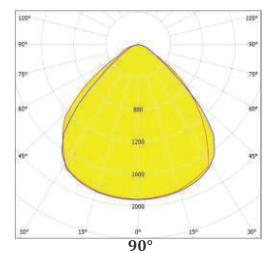

FLOOD LIGHT

Outdoor Light | Flood Light

ZERON
NEW LIGHT NEW LIFE

Flood Light Zeron

ZERN-FL-ZRSM

3.000K 4.000K 5.000K 6.000K

■ Specification

Daya (W)	Input Voltage	Frequency Amp	LED Efikasi	Total Lumen	CRI	Temperatur Warna	Proteksi	Beam Angle	Berat	Material
1250W	AC170-277V	50/60Hz	150Lm/W	187.500Lm	>70Ra	3000K/5000K	IP66	20°/30°/60°/90°	26.5kg	Die Casting Aluminium
1500W	AC170-277V	50/60Hz	150Lm/W	225.000Lm	>70Ra	3000K/5000K	IP66	20°/30°/60°/90°	31kg	Die Casting Aluminium

Model : ZERN-FL-ZRSM-1250W

Dimension (mm)

Light Distribution Curve

Model : ZERN-FL-ZRSM-1500W

Dimension (mm)

Light Distribution Curve

Light Distributin Curve

- * Easy maintenance
- Modular LED for easy replacement
- Opening and closing possible of LED module part and power supply part
- Customizable beam angle
- Temperature max 50°