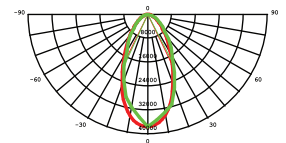

FLOOD LIGHT

Outdoor Light | Flood Light

ZERON
NEW LIGHT NEW LIFE

Flood Light Zeron

ZERN-FL-ZRSM

3.000K 4.000K 5.000K 6.000K

■ Specification

Daya (W)	Input Voltage	Frequency Amp	LED Efikasi	Total Lumen	CRI	Temperatur Warna	Proteksi	Beam Angle	Berat	Material
1250W	AC170-277V	50/60Hz	150Lm/W	187.500Lm	>70Ra	3000K/5000K	IP66	20°/30°/60°/90°	26.5kg	Die Casting Aluminium
1500W	AC170-277V	50/60Hz	150Lm/W	225.000Lm	>70Ra	3000K/5000K	IP66	20°/30°/60°/90°	31kg	Die Casting Aluminium

Model : ZERN-FL-ZRSM-1250W

Dimension (mm)

Light Distribution Curve

Model : ZERN-FL-ZRSM-1500W

Dimension (mm)

Light Distribution Curve

Light Distributin Curve

- * Easy maintenance
- Modular LED for easy replacement
- Opening and closing possible of LED module part and power supply part
- Customizable beam angle
- Temperature max 50°